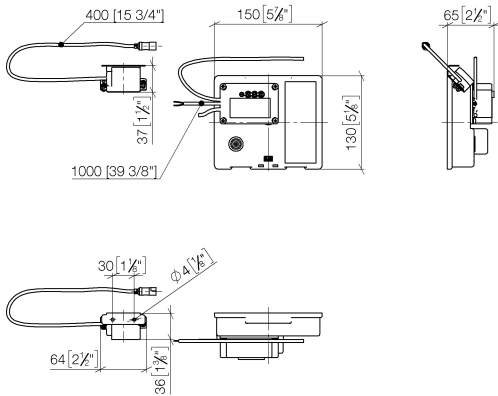

Required miscellaneous

eSET Touchfree Basin mixer without temperature setting for combining with wall-mounted fittings -

- min. recess depth 90 mm
- max. recess depth 125 mm

35 743 970 90

Required miscellaneous

eSET Touchfree Basin mixer without temperature setting for combining with free-standing fittings -

35 742 970 90

Recommended miscellaneous

Extension for Touchfree 500 mm - 12 765 970 90

SYMETRICS eSET Touchfree Basin mixer without pop-up waste without temperature setting - Chrome

ST 010 107 5080
mm [inches]

Certificates

| | | | | |
|------------|---------------|------------|---|---|
| LGA_29120. | WRAS_1906116. | IAPMO_EGS. | CE000001_eSet_Tou chfree_20171206_D E_signed. | CE000002_eSet_Tou chfree_20171206_E N_signed. |
| LGA_29119. | | | | |

SYMETRICS eSET Touchfree Basin mixer without pop-up waste without temperature setting - Chrome

ST 010 107 5980

- 165mm projection
- fixed spout
- circular, air-enriched flow
- height of mixer 230 mm
- height up to aerator 205 mm
- hole diameter 35 mm
- rosette 60 x 60 mm
- 2x screw-in M 10 x 1 pressure hose, leak-tested
- 1/2" connection
- max. flow 7 l/min
- lead-free