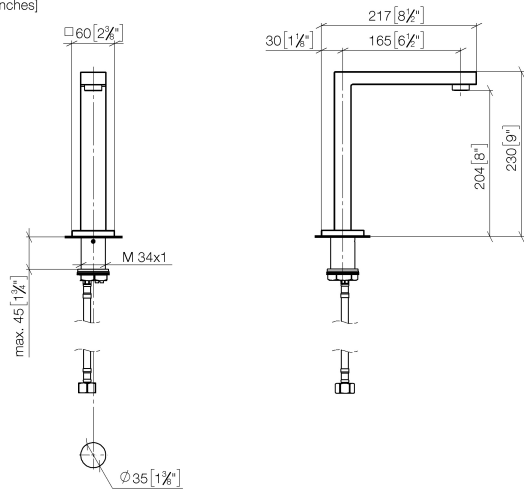

SYMETRICS eSET Touchfree Basin mixer without pop-up waste without temperature setting - Chrome

ST 010 107 5980

Spare parts list

| No. | Item Number | Name | Quantity used | Delivery time |
|-----|--------------------|------------------------|---------------|---------------|
| 1 | 90 10 01 177 00 90 | electronic accessories | 1 | 2 |
| 2 | 90 17 20 199 00 90 | holder | 1 | 2 |
| 3 | 04 30 50 079 00 90 | valve | 1 | 2 |
| 4 | 04 10 01 050 00 90 | power supply | 1 | 60 |
| 5 | 04 30 31 024 01 90 | fixing set | 1 | 2 |

SYMETRICS eSET Touchfree Basin mixer without pop-up waste without temperature setting - Chrome

ST 010 107 5980

- 165mm projection
- fixed spout
- circular, air-enriched flow
- height of mixer 230 mm
- height up to aerator 205 mm
- hole diameter 35 mm
- rosette 60 x 60 mm
- 2x screw-in M 10 x 1 pressure hose, leak-tested
- 1/2" connection
- max. flow 7 l/min
- lead-free

SYMETRICS eSET Touchfree Basin mixer without pop-up waste without temperature setting - Chrome

ST 010 107 5980

SYMETRICS eSET Touchfree Basin mixer without pop-up waste without temperature setting - Chrome

ST 010 107 5080
mm [inches]

Flow rate chart

Certificates

ETA_18519.

LGA_18651.

SYMETRICS eSET Touchfree Basin mixer without pop-up waste without temperature setting - Chrome

ST 010 107 5980