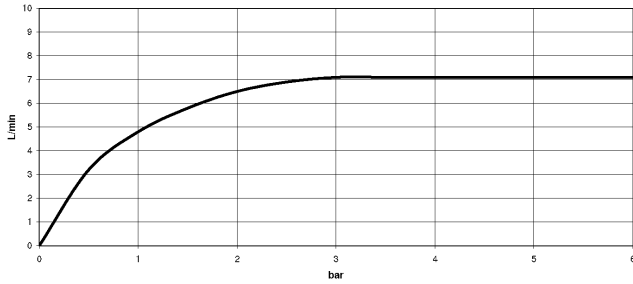

SYMETRICS eSET Touchfree Basin mixer without pop-up waste without temperature setting - Chrome

ST 010 107 5980

- 165mm projection
- fixed spout
- circular, air-enriched flow
- height of mixer 230 mm
- height up to aerator 205 mm
- hole diameter 35 mm
- rosette 60 x 60 mm
- 2x screw-in M 10 x 1 pressure hose, leak-tested
- 1/2" connection
- max. flow 7 l/min
- lead-free

SYMETRICS eSET Touchfree Basin mixer without pop-up waste without temperature setting - Chrome

ST 010 107 5980

SYMETRICS eSET Touchfree Basin mixer without pop-up waste without temperature setting - Chrome

ST 010 107 5080
mm [inches]

Flow rate chart

Certificates

ETA_18519.

LGA_18651.

SYMETRICS eSET Touchfree Basin mixer without pop-up waste without temperature setting - Chrome

ST 010 107 5980