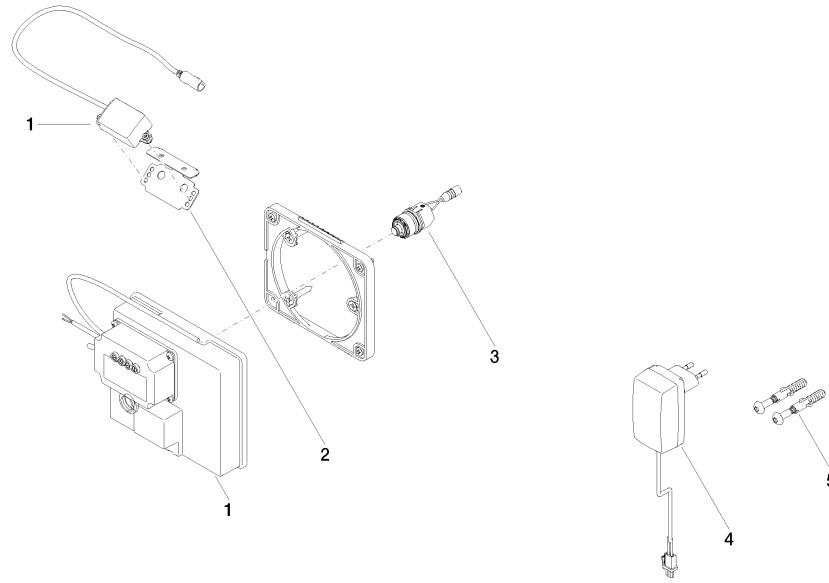

eSET Touchfree Basin mixer without temperature setting for combining with free-standing fittings -

35 742 970 90

Recommended miscellaneous

Extension for Touchfree 500 mm - 12 765 970 90

SYMETRICS eSET Touchfree Basin mixer without pop-up waste without temperature setting - Chrome

ST 010 107 5080
mm [inches]

Certificates

| | | | | |
|------------|---------------|------------|---|---|
| LGA_29120. | WRAS_1906116. | IAPMO_EGS. | CE000001_eSet_Tou chfree_20171206_D E_signed. | CE000002_eSet_Tou chfree_20171206_E N_signed. |
| LGA_29119. | | | | |

SYMETRICS eSET Touchfree Basin mixer without pop-up waste without temperature setting - Chrome

ST 010 107 5980

Spare parts list

| No. | Item Number | Name | Quantity used | Delivery time |
|-----|--------------------|------------------------|---------------|---------------|
| 1 | 90 10 01 177 00 90 | electronic accessories | 1 | 2 |
| 2 | 90 17 20 199 00 90 | holder | 1 | 2 |
| 3 | 04 30 50 079 00 90 | valve | 1 | 2 |
| 4 | 04 10 01 050 00 90 | power supply | 1 | 60 |
| 5 | 04 30 31 024 01 90 | fixing set | 1 | 2 |

SYMETRICS eSET Touchfree Basin mixer without pop-up waste without temperature setting - Chrome

ST 010 107 5980

- 165mm projection
- fixed spout
- circular, air-enriched flow
- height of mixer 230 mm
- height up to aerator 205 mm
- hole diameter 35 mm
- rosette 60 x 60 mm
- 2x screw-in M 10 x 1 pressure hose, leak-tested
- 1/2" connection
- max. flow 7 l/min
- lead-free